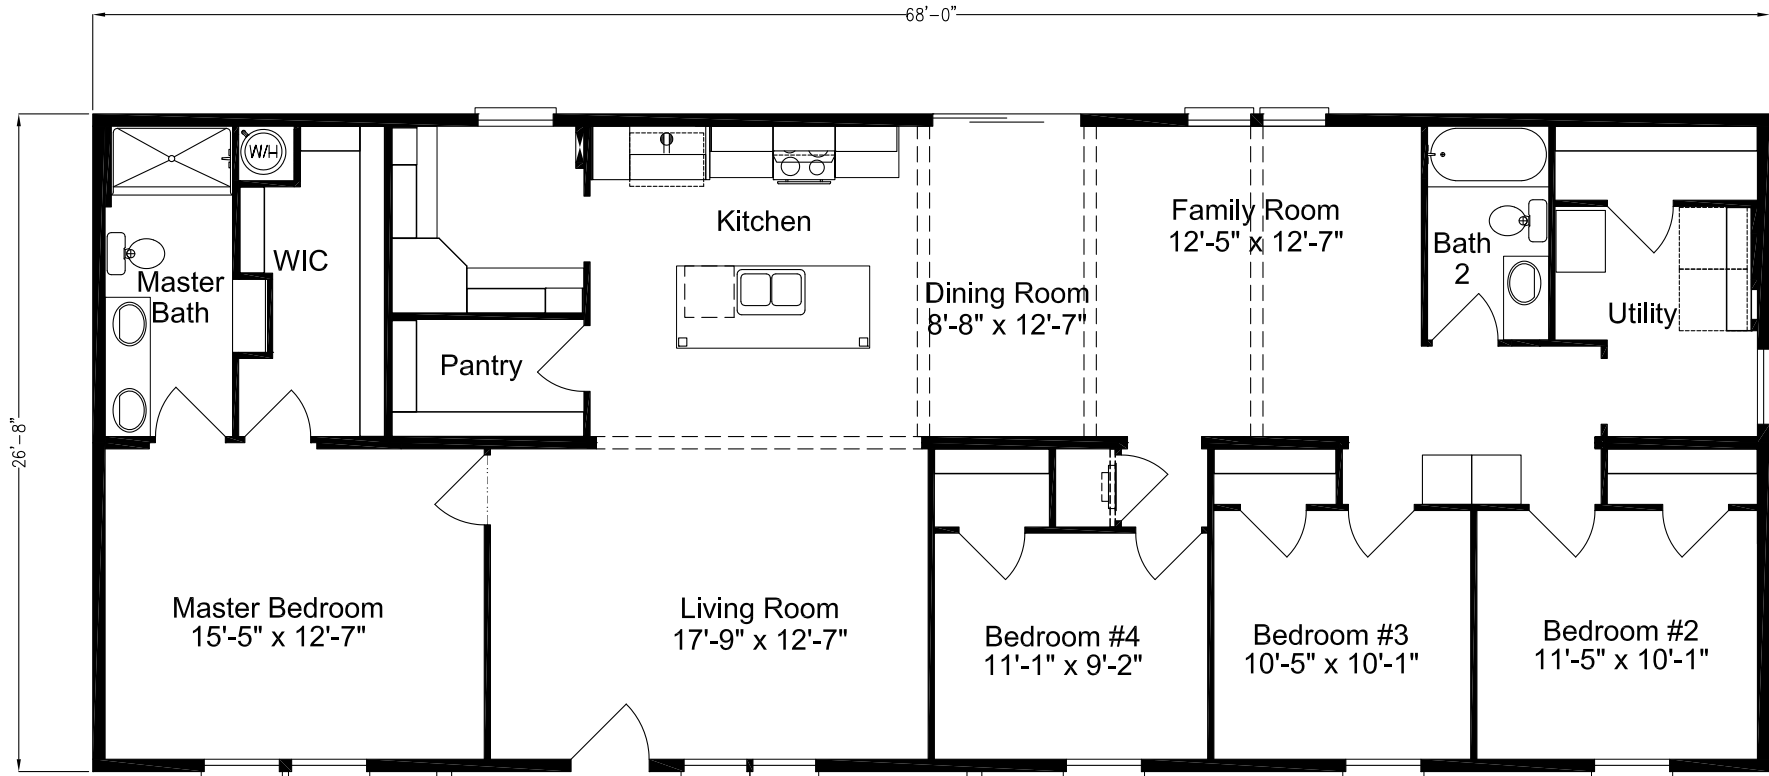

# Brekanwood

Cape Manor Series

1,904 SQ. FT. (Approximate) 4 Bedroom, 2 Bath

Last Updated: 3-2-21

**FACTORY EXPO HOME CENTERS**  
931 NW 37th Ave.  
Ocala, Florida 34475

**MHFactoryDirect.com | 1-800-965-7521**