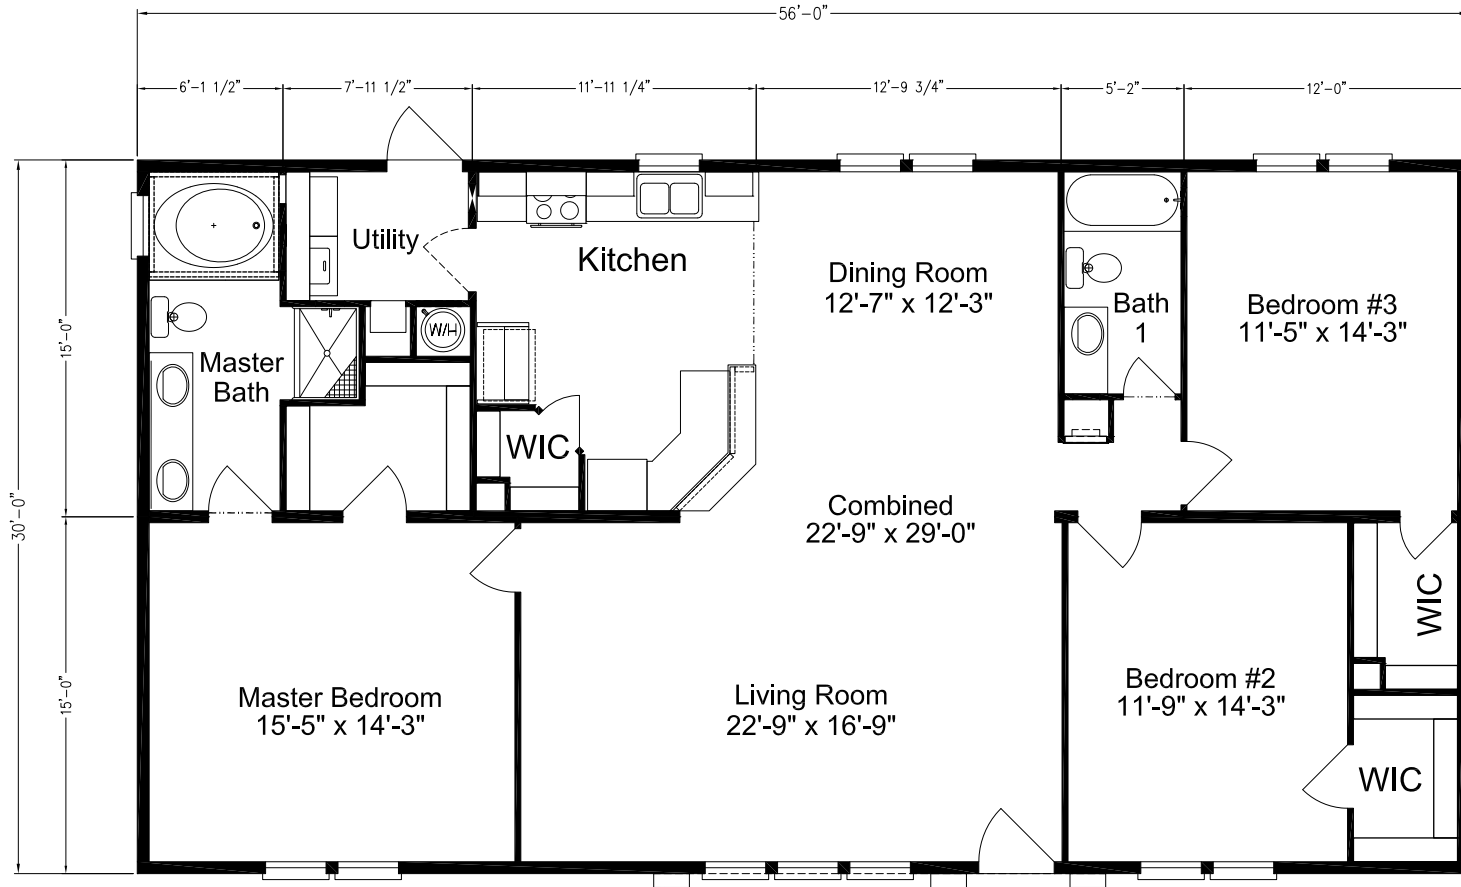

Valdosta

Cape Manor Series

1,440 SQ. FT. (Approximate) 3 Bedroom, 2 Bath

Last Updated: 2-26-21

FACTORY EXPO HOME CENTERS
931 NW 37th Ave.
Ocala, Florida 34475

MHFactoryDirect.com | 1-800-965-7521

IMPORTANT: Alta Cima Corp reserves the right to modify, cancel or substitute products or features of this event at any time without prior notice or obligation. Pictures and other promotional materials are representative and may depict or contain floor plans, square footages, elevations, options, upgrades, extra design features, decorations, floor coverings, specialty light fixtures, custom paint and wall coverings, window treatments, landscaping, sound and alarm systems, furnishings, appliances, and other designer/decorator features and amenities that are not included as part of the home and/or may not be available at all locations. Home, pricing and community information is subject to change, and homes to prior sale, at any time without notice or obligation. ©2020 Alta Cima Corp. All rights reserved.