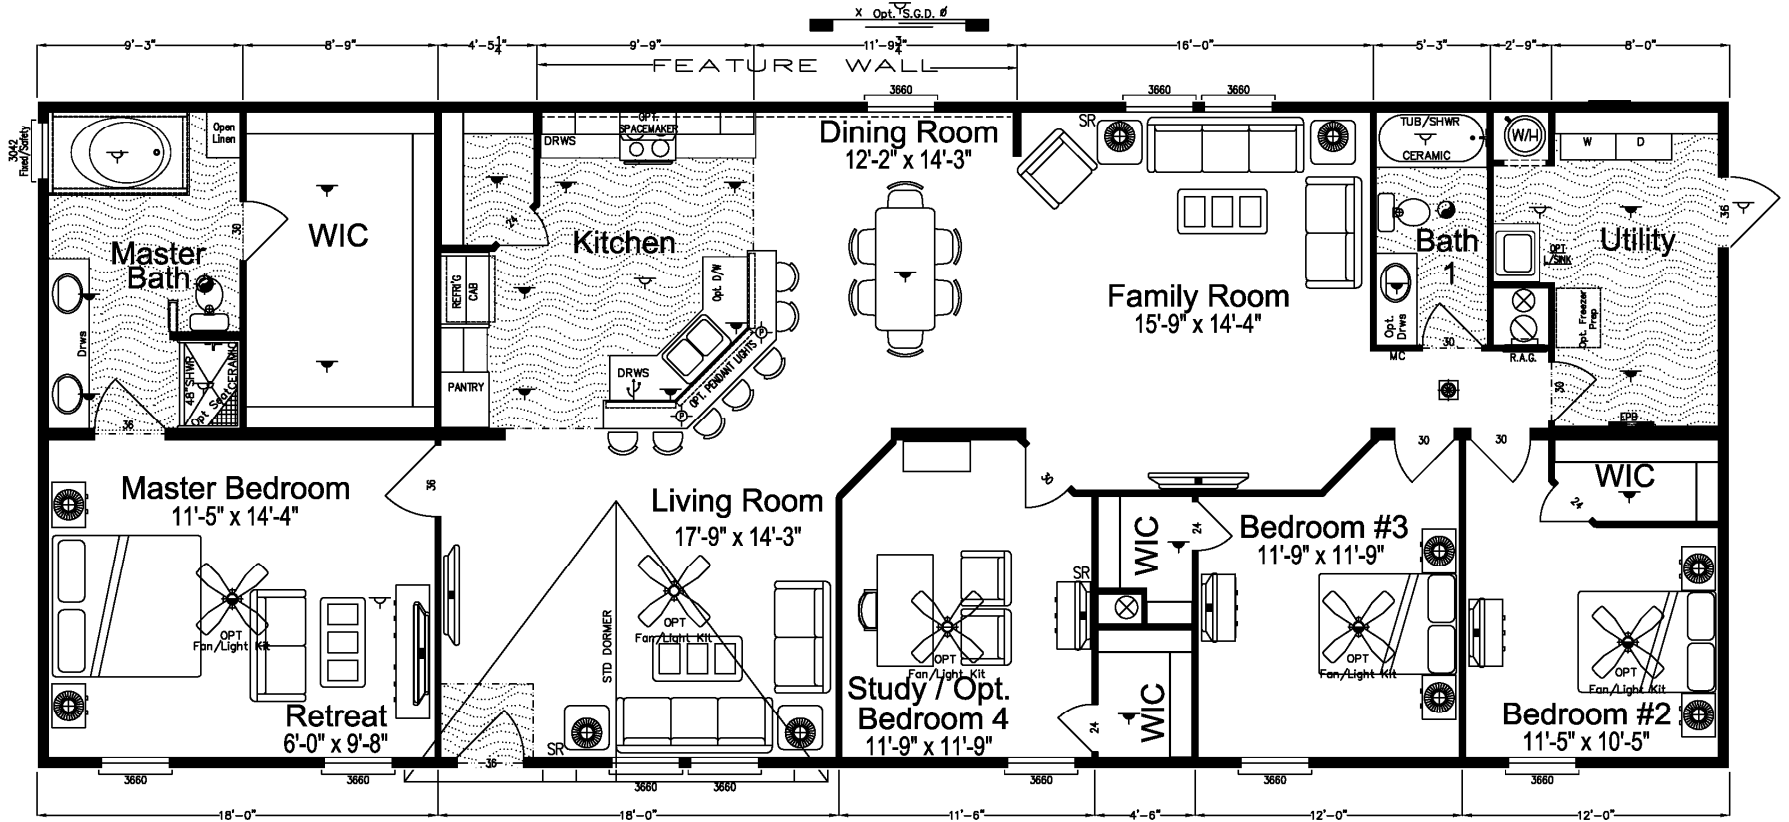

Screenen

Cape Manor Series

2,280 SQ. FT. (Approximate) 4 Bedroom, 2 Bath

Last Updated: 1-4-21

FACTORY EXPO HOME CENTERS
931 NW 37th Ave.
Ocala, Florida 34475

MHFactoryDirect.com | 1-800-965-7521

IMPORTANT: Alta Cima Corp reserves the right to modify, cancel or substitute products or features of this event at any time without prior notice or obligation. Pictures and other promotional materials are representative and may depict or contain floor plans, square footages, elevations, options, upgrades, extra design features, decorations, floor coverings, specialty light fixtures, custom paint and wall coverings, window treatments, landscaping, sound and alarm systems, furnishings, appliances, and other designer/decorator features and amenities that are not included as part of the home and/or may not be available at all locations. Home, pricing and community information is subject to change, and homes to prior sale, at any time without notice or obligation. ©2020 Alta Cima Corp. All rights reserved.