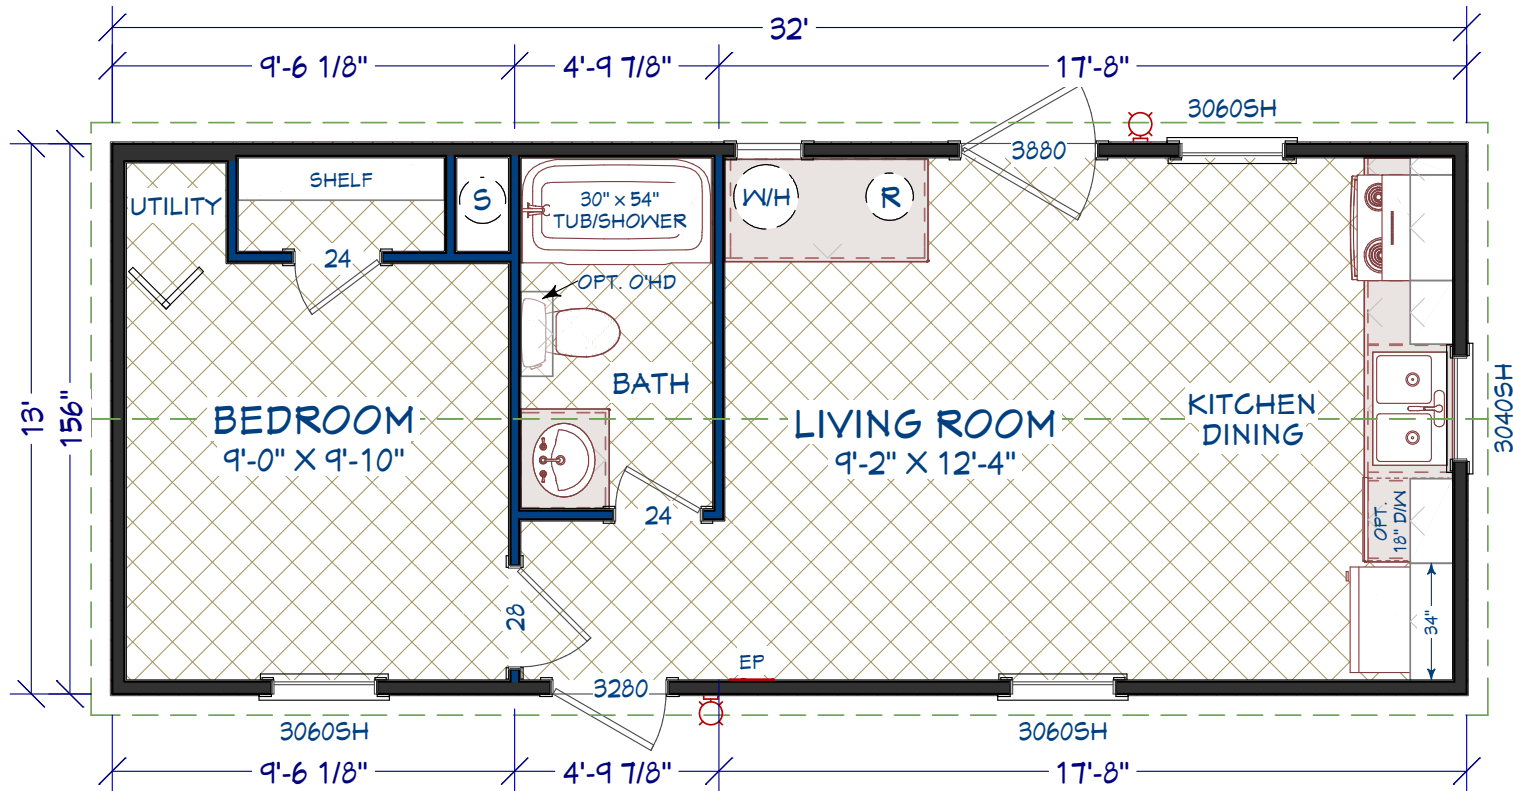

# Micro

Thrifty Series

416 SQ. FT. (Approximate) 1 Bedroom, 1 Bath

Last Updated: 10-19-20

\*Special Value Home, Limit 1 per customer.

**FACTORY EXPO HOME CENTERS**  
931 NW 37th Ave.  
Ocala, Florida 34475