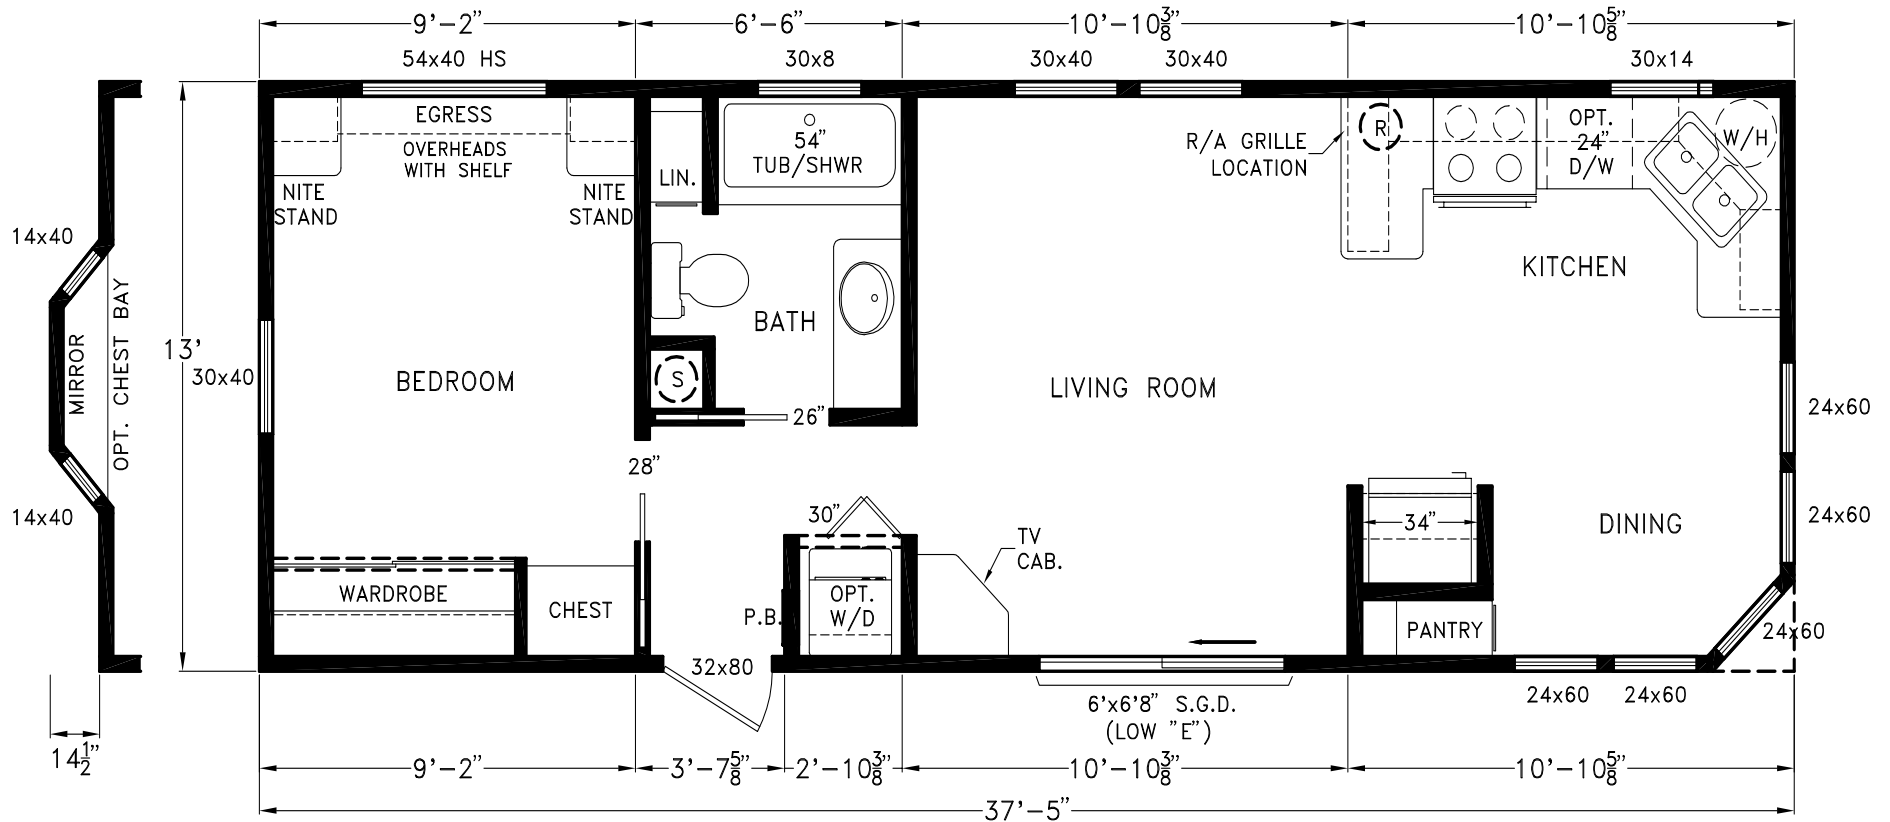

# Factory Expo

"Factory Direct Pricing" HOME CENTERS

1 Bedroom, 1 Bath  
Approx. 493 Sq. Ft.

Last Updated: 9-25-18

I authorize Factory Expo Homes to build my house, per this plan.  
 X \_\_\_\_\_  
 Customer Signature/Date