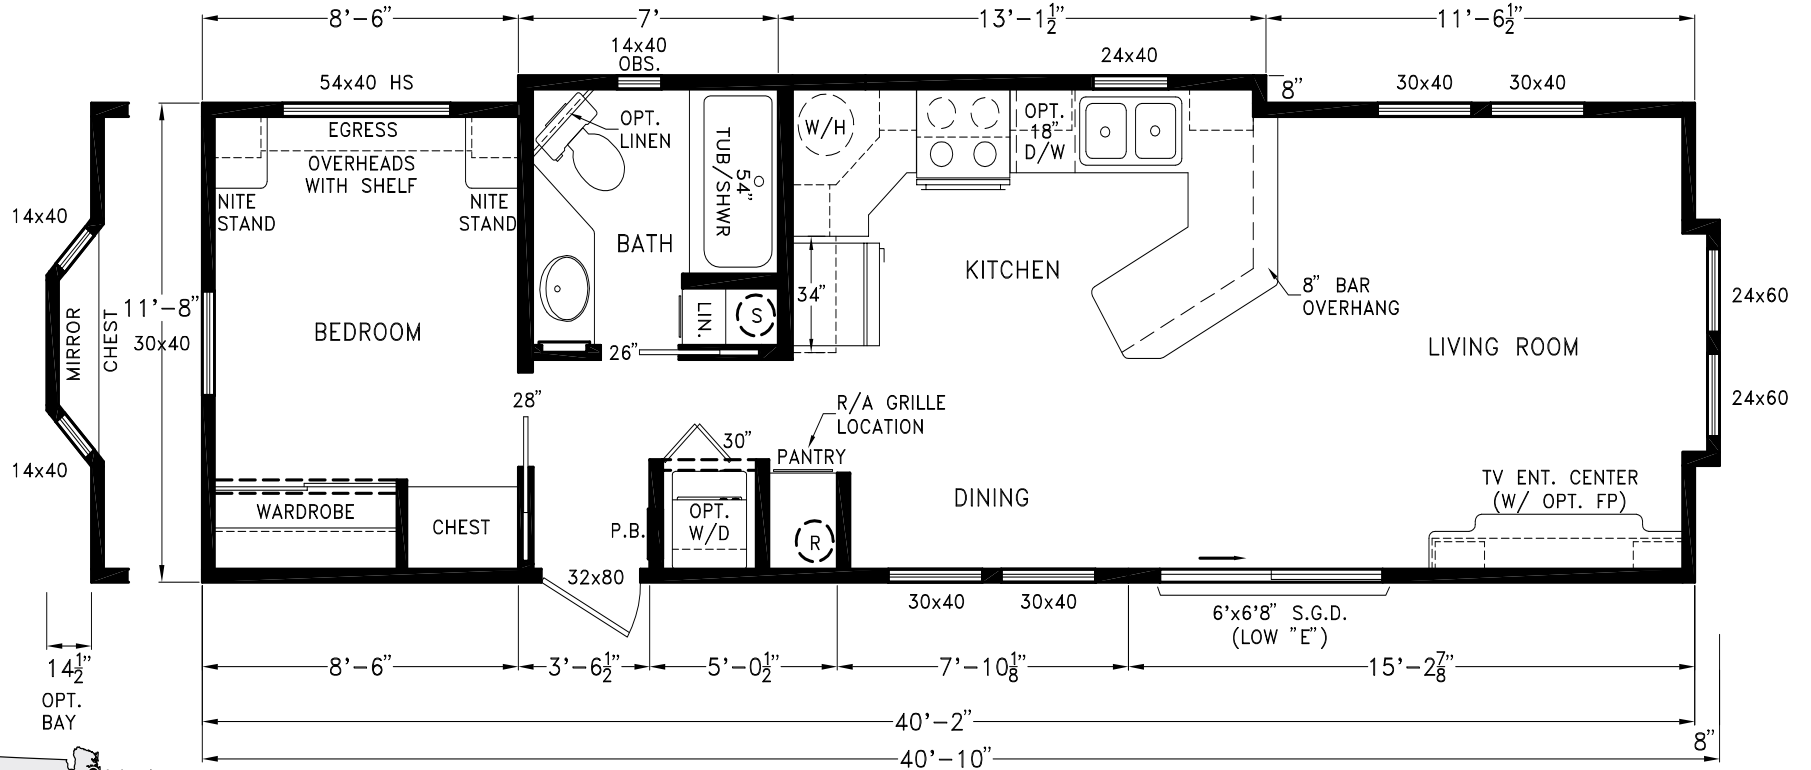

Weir

Coastal Cottage Series

Factory Expo

"Factory Direct Pricing" HOME CENTERS

1 Bedroom, 1 Bath Approx. 494 Sq. Ft.

30x14 30x14 Last Updated: 9-25-18
CLEARSTORY WINDOWS

Factory Expo Home Centers
931 NW 37th Ave.
Ocala, Florida 34475