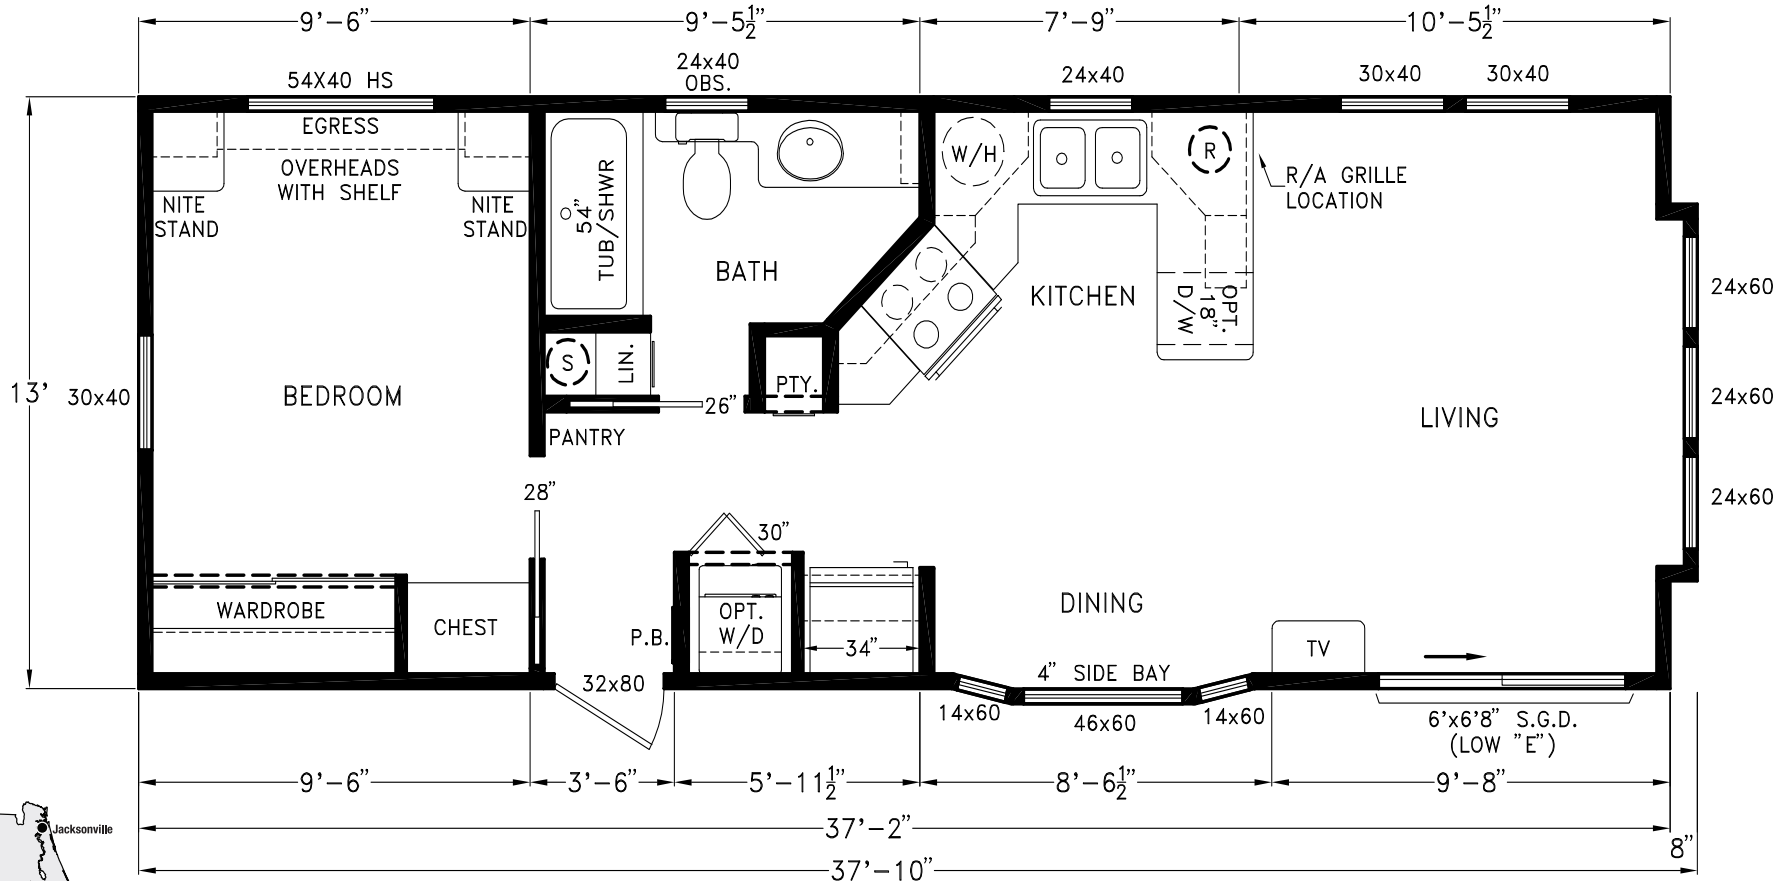

# Factory Expo

"Factory Direct Pricing" HOME CENTERS

1 Bedroom, 1 Bath  
Approx. 499 Sq. Ft.

Last Updated: 9-25-18

I authorize Factory Expo Homes to build my house, per this plan.

X \_\_\_\_\_  
Customer Signature/Date