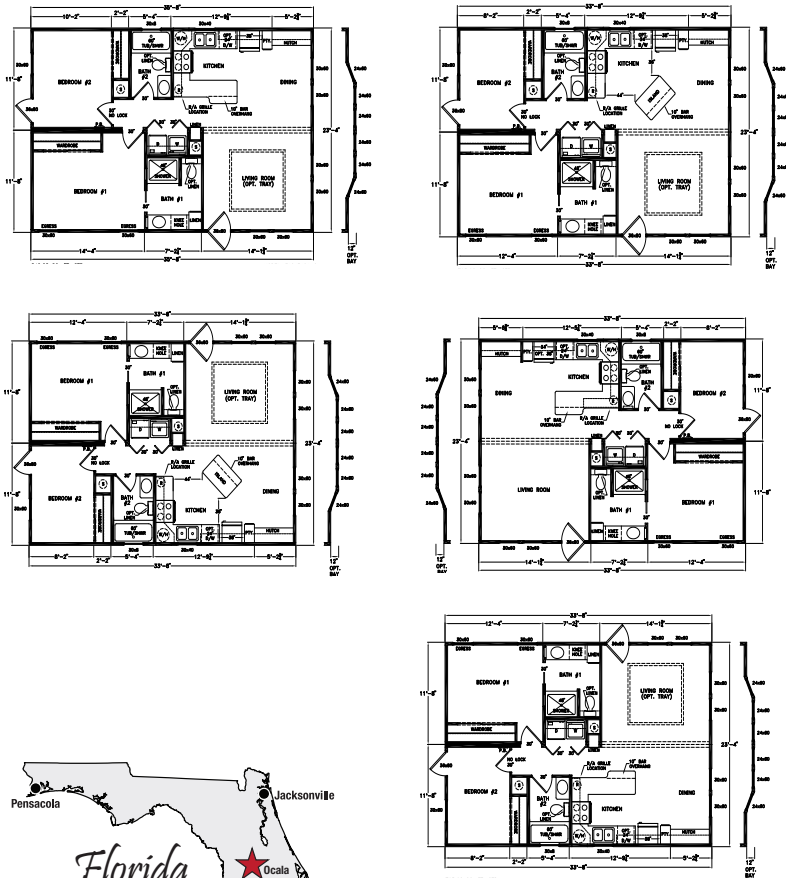

# Factory Expo

"Factory Direct Pricing" HOME CENTERS

2 Bedrooms, 2 Baths  
Approx. 795 Sq. Ft.

Last Updated: 9-25-18

Factory Expo Home Centers  
931 NW 37th Ave.  
Ocala, Florida 34475

For Detailed Directions See Map On Our Website