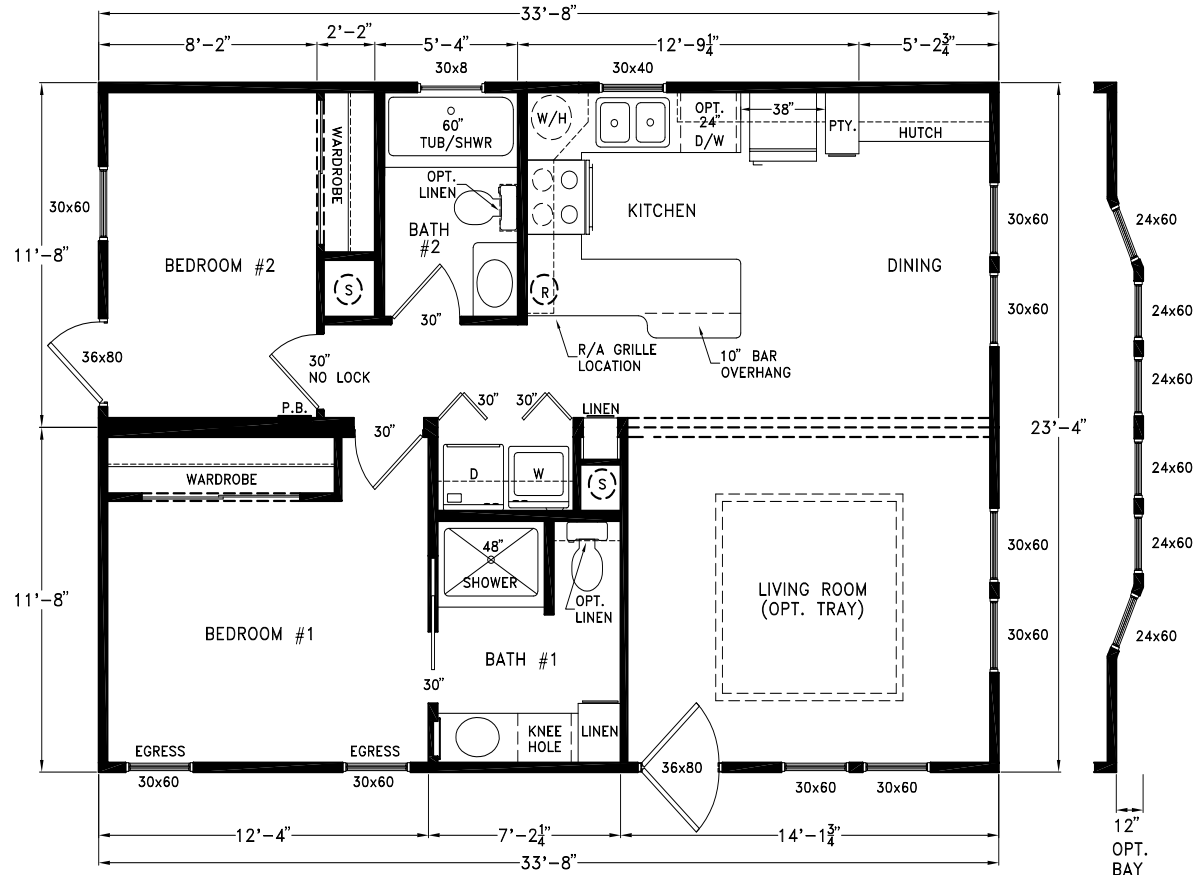

# Factory Expo

"Factory Direct Pricing" HOME CENTERS

2 Bedrooms, 2 Baths  
Approx. 795 Sq. Ft.

Last Updated: 9-25-18

Factory Expo Home Centers  
931 NW 37th Ave.  
Ocala, Florida 34475

For Detailed Directions See Map On Our Website