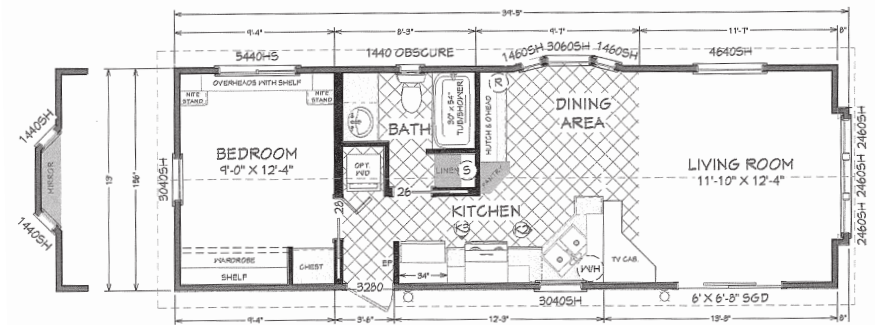

# Poinsett

Coastal Cottage Series

499 SQ. FT. (Approximate) 1 Bedroom, 1 Bath

Last Updated: 2-9-21

493.27 SQ. FT. STD.  
498.97 SQ. FT. W/OPT. CHEST BAY

Optional Stretched Version

**FACTORY EXPO HOME CENTERS**  
931 NW 37th Ave.  
Ocala, Florida 34475