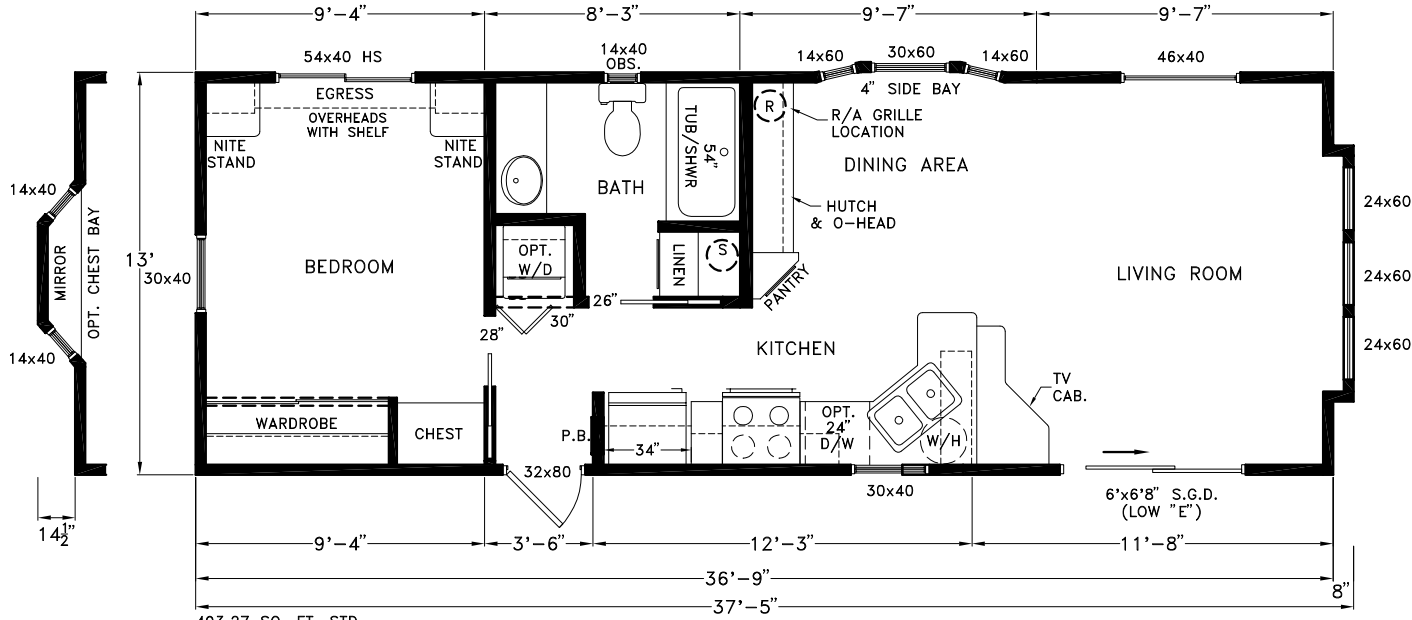

# Poinsett

Coastal Cottage Series

499 SQ. FT. (Approximate) 1 Bedroom, 1 Bath

Last Updated: 2-9-21

493.27 SQ. FT. STD.  
498.97 SQ. FT. W/OPT. CHEST BAY

Optional Stretched Version

**FACTORY EXPO HOME CENTERS**  
931 NW 37th Ave.  
Ocala, Florida 34475