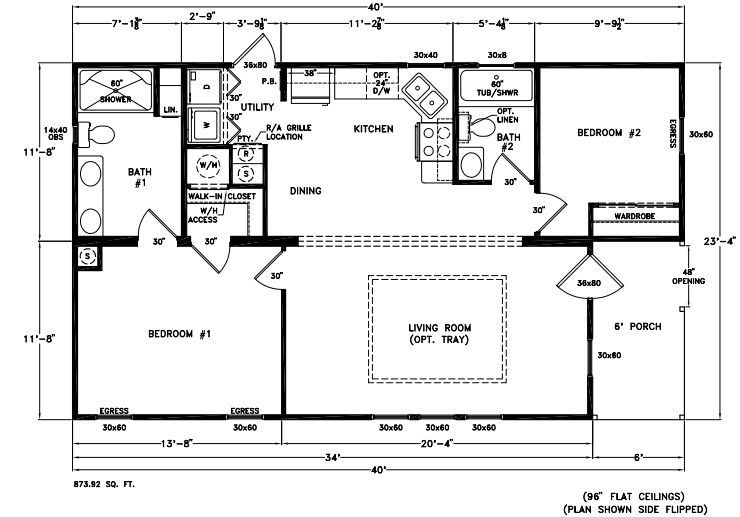

# Belleview

Cape Manor Series

874 SQ. FT. (Approximate) 2 Bedroom, 2 Bath

Last Updated: 6-7-21

**FACTORY EXPO HOME CENTERS**  
 931 NW 37th Ave.  
 Ocala, Florida 34475

**MHFactoryDirect.com | 1-800-965-7521**