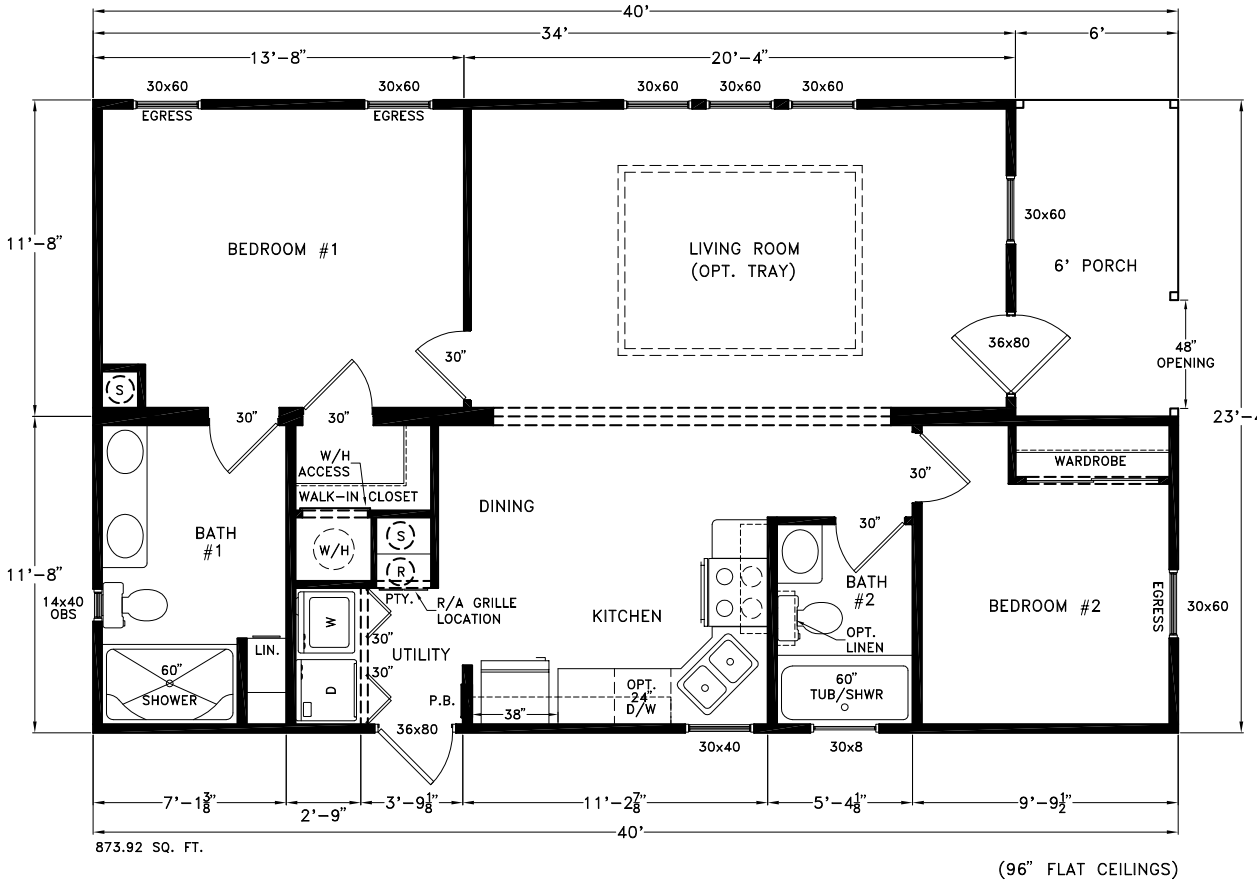

# Belleview

Cape Manor Series

874 SQ. FT. (Approximate) 2 Bedroom, 2 Bath

Last Updated: 6-7-21

**FACTORY EXPO HOME CENTERS**  
 931 NW 37th Ave.  
 Ocala, Florida 34475

**MHFactoryDirect.com | 1-800-965-7521**