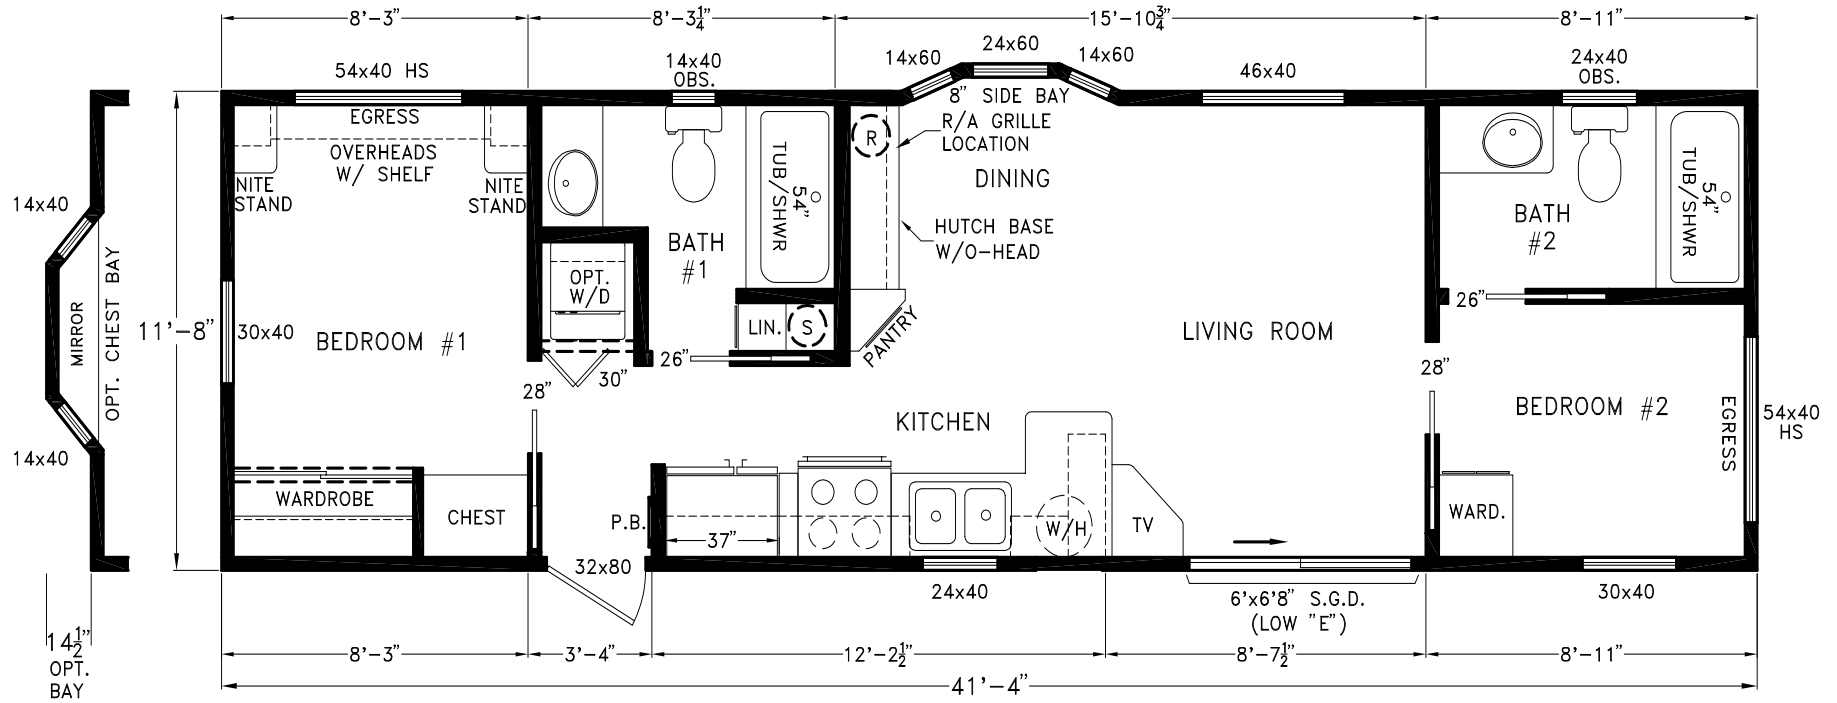

# Factory Expo

"Factory Direct Pricing" HOME CENTERS

2 Bedrooms, 2 Baths  
Approx. 494 Sq. Ft.

Last Updated: 9-25-18

Factory Expo Home Centers  
931 NW 37th Ave.  
Ocala, Florida 34475

For Detailed Directions See Map On Our Website